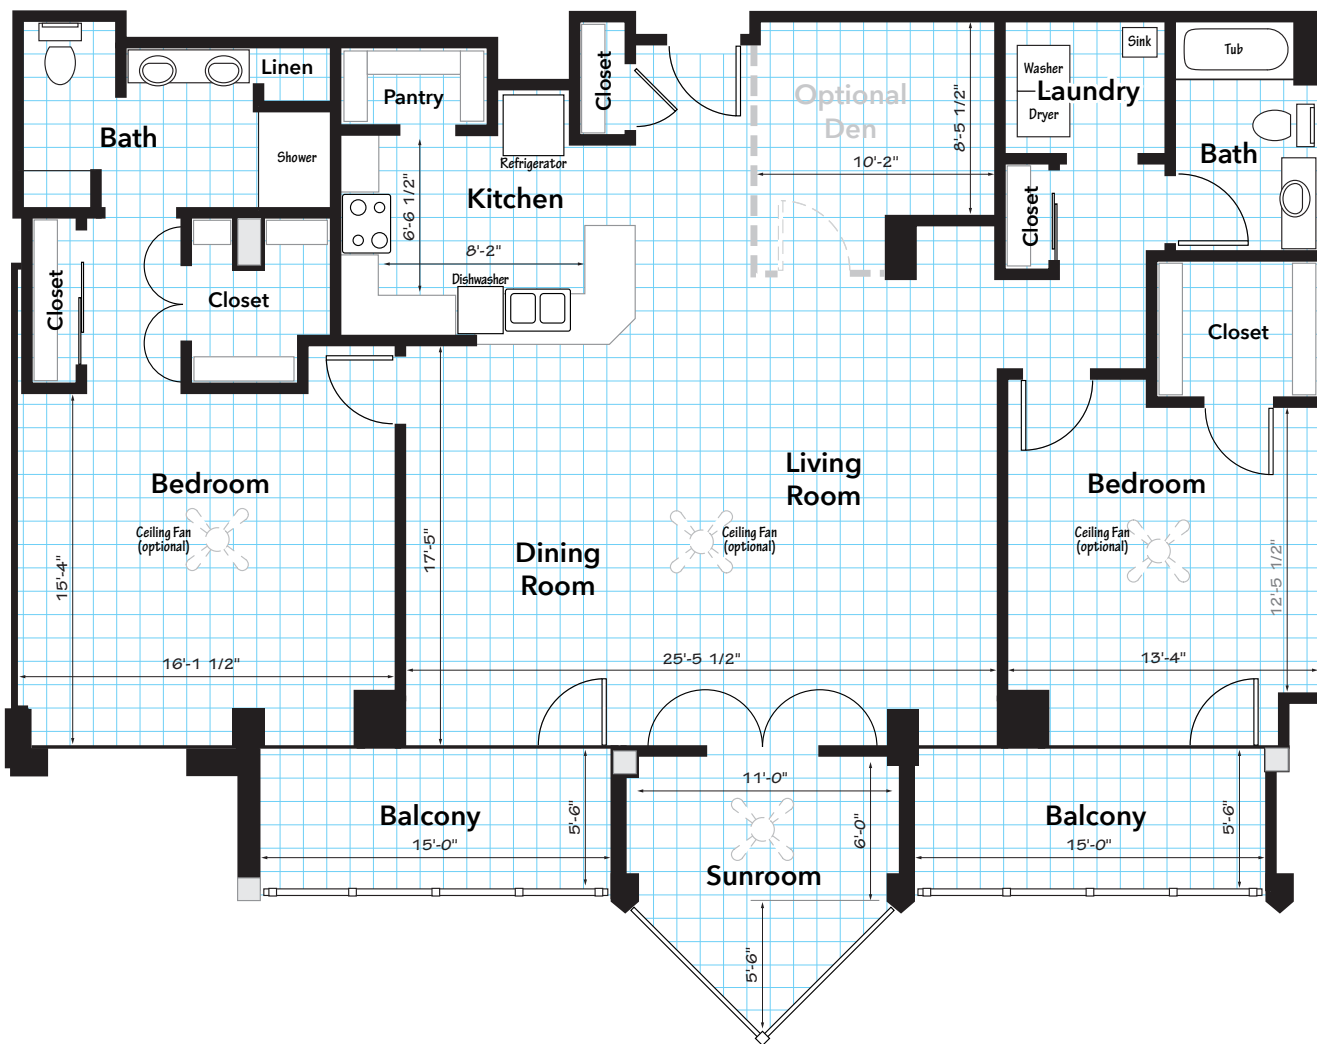

The Scioto | 1,890 sq. ft.

FLOORS 2-7

The Grandview | 1,890 sq. ft.

**PENTHOUSE**