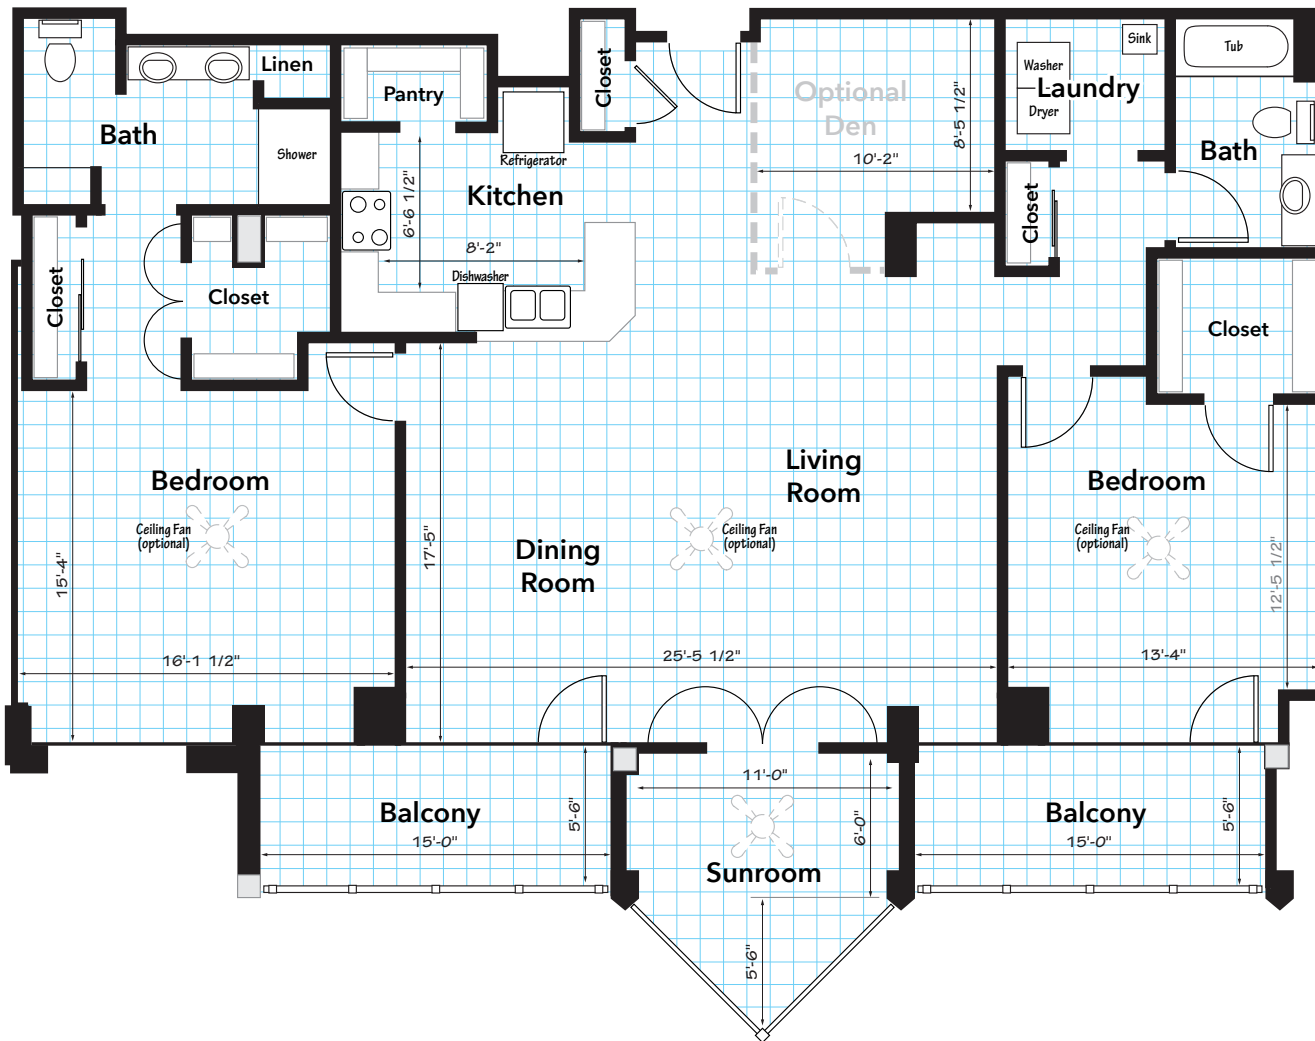

The Scioto | 1,890 sq. ft.

FLOORS 2-7

The Grandview | 1,890 sq. ft.

**PENTHOUSE**