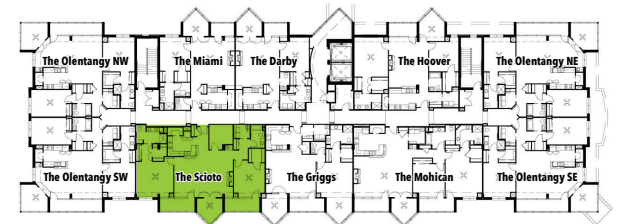

The Scioto | 1,890 sq. ft.

FLOORS 2-7

The Grandview | 1,890 sq. ft.

**PENTHOUSE**